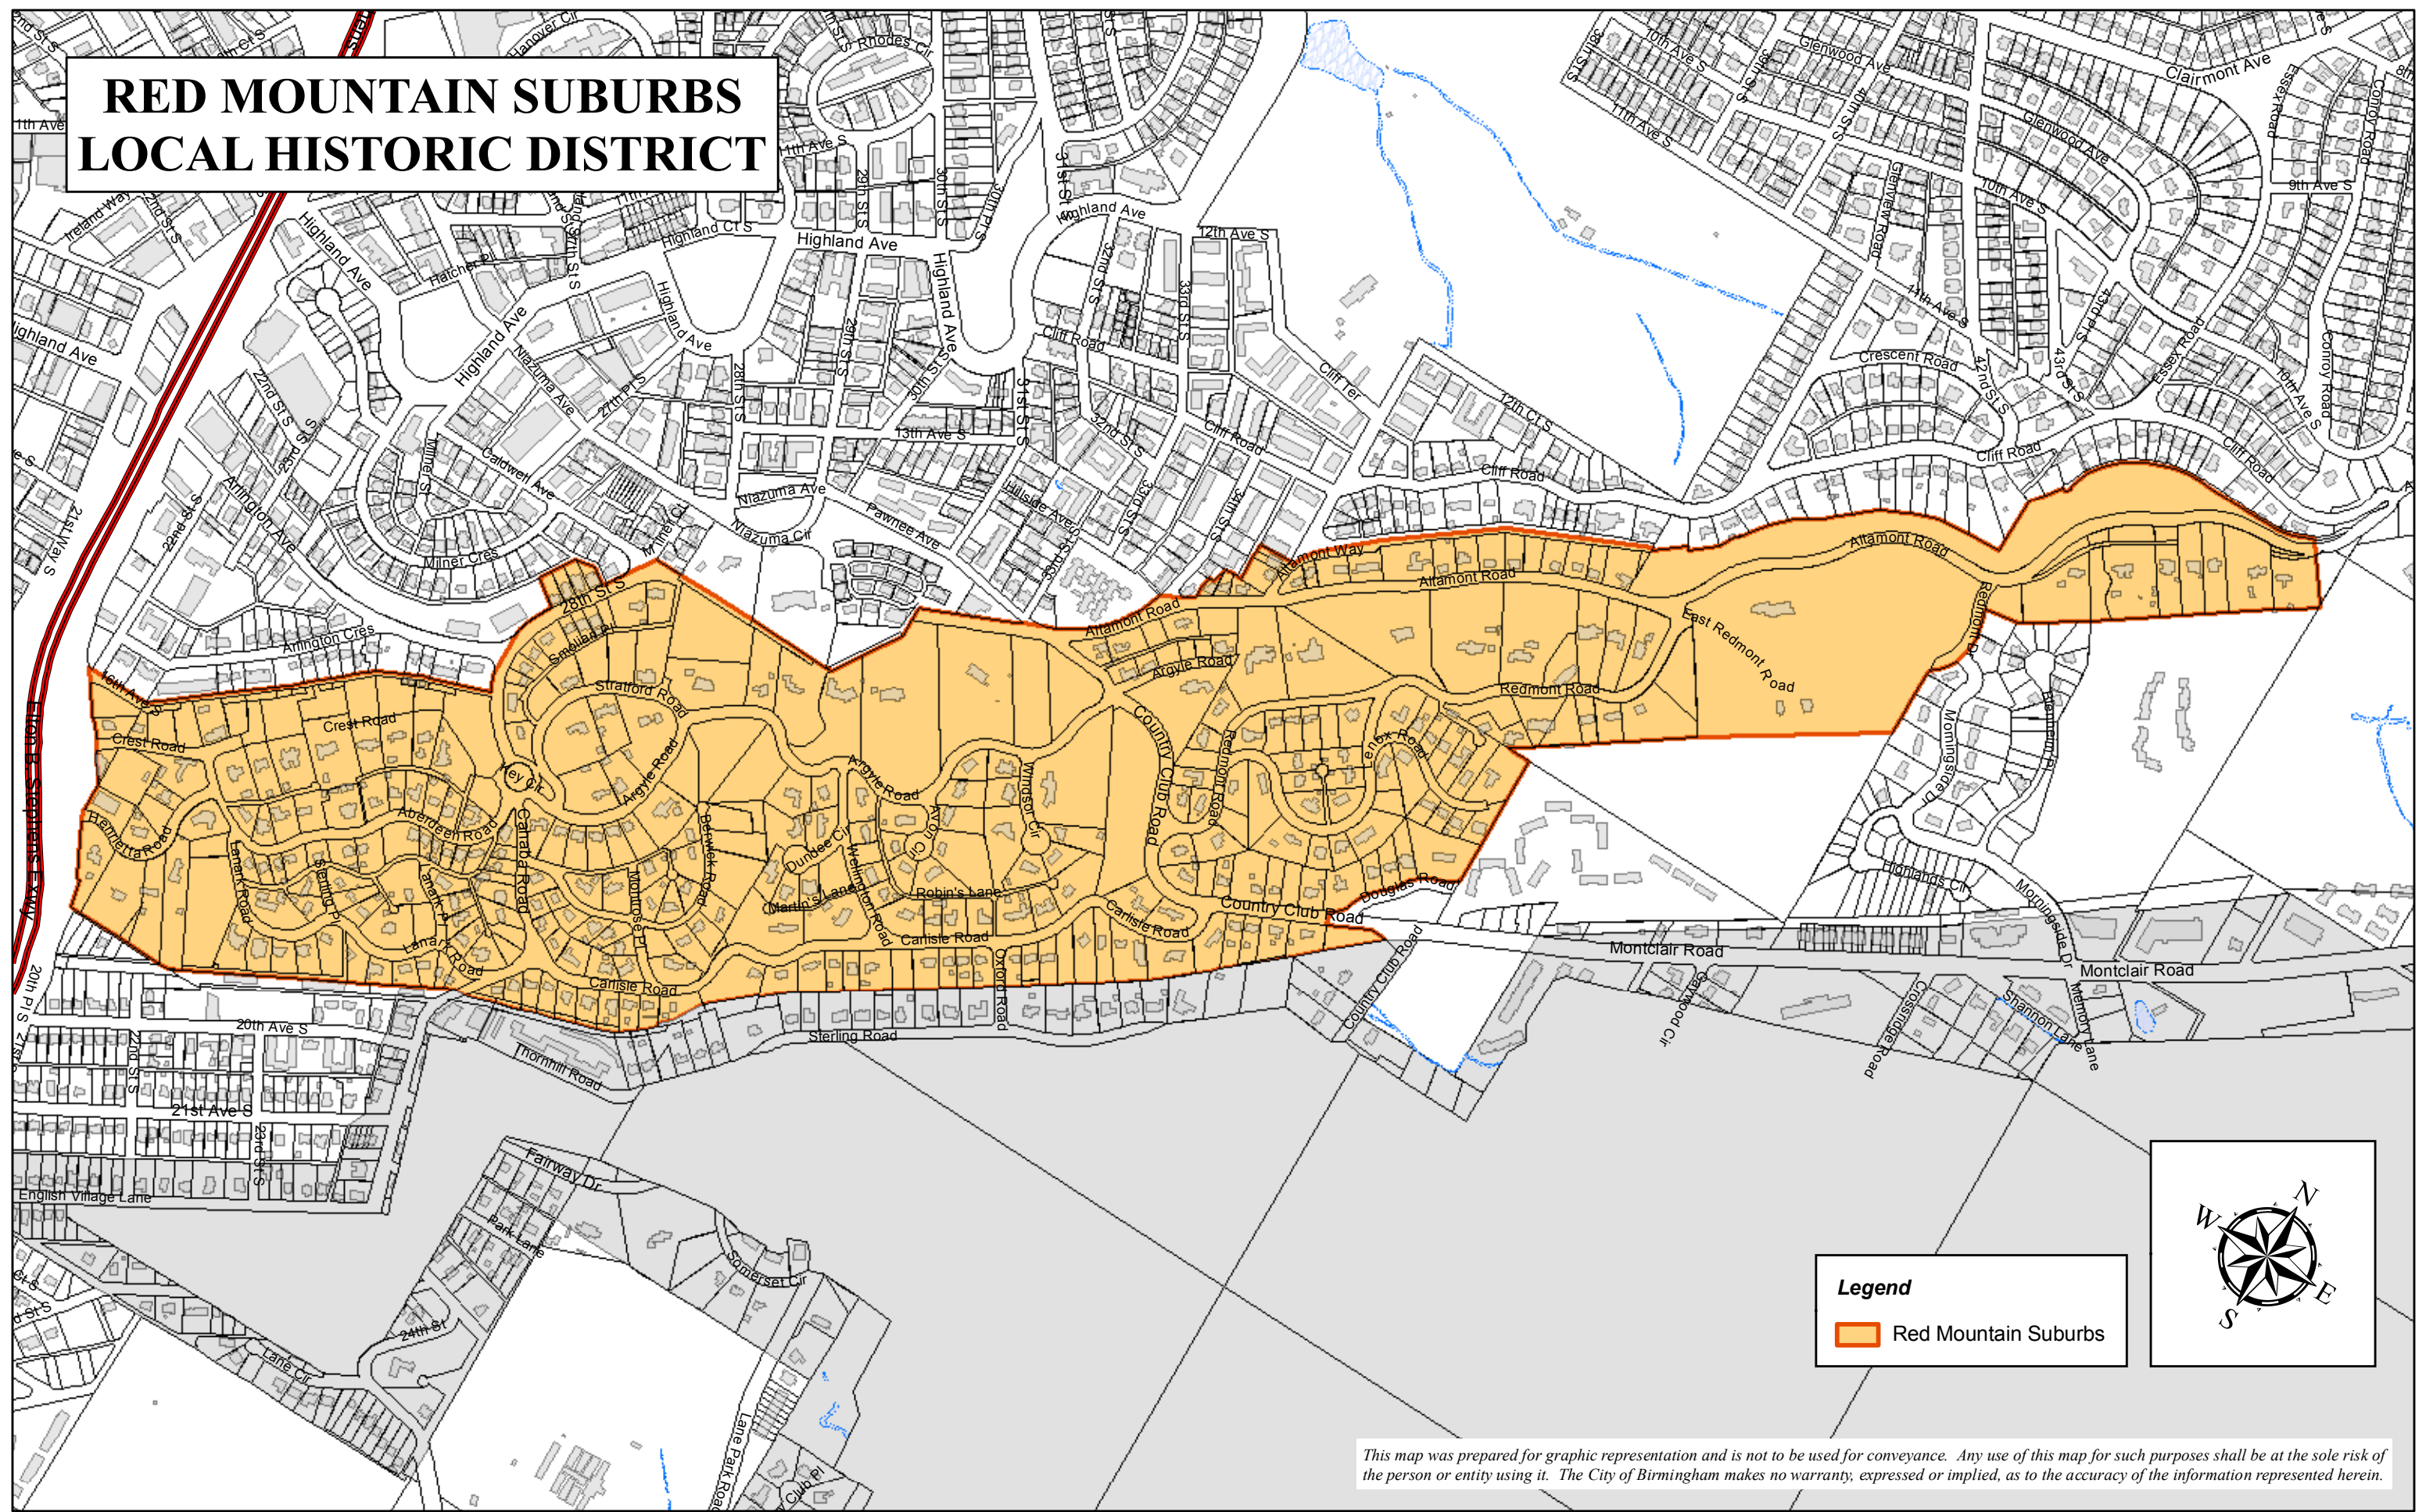

RED MOUNTAIN SUBURBS LOCAL HISTORIC DISTRICT

This map was prepared for graphic representation and is not to be used for conveyance. Any use of this map for such purposes shall be at the sole risk of the person or entity using it. The City of Birmingham makes no warranty, expressed or implied, as to the accuracy of the information represented herein.