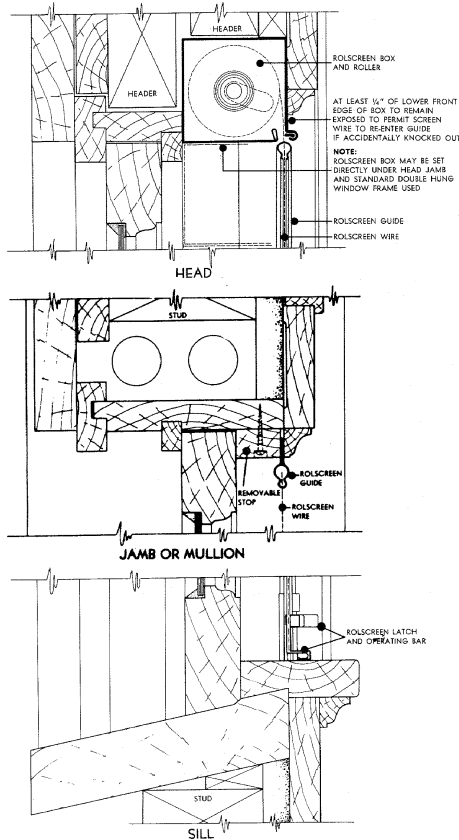

Original Custom Pella® Rolscreen® Window Screen Installations

APPLICATION OF ROLSCREEN TO DOUBLE HUNG, WOOD SASH SPLIT-STOP INSTALLATION
 SCALE 3" = 1'-0"

APPLICATION OF ROLSCREEN TO DOUBLE HUNG, WOOD SASH FRICTION ANGLE INSTALLATION
 SCALE 3" = 1'-0"

APPLICATION OF ROLSCREEN TO METAL CASEMENT WINDOWS
 SCALE 3" = 1'-0"

SEND FOR ROLSCREEN DETAIL SHEETS

For installing Rolcreens on all types and most makes of windows. Ready for tracing right into your plans. These sheets come in a handy pack for easy use and filing.