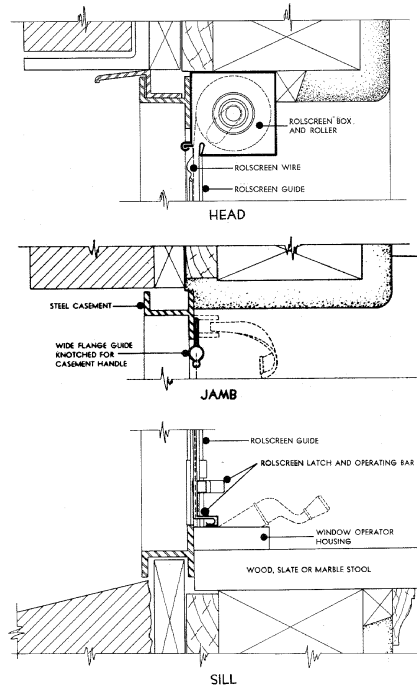

Original Custom Pella® Rolscreen® Window Screen Installations

APPLICATION OF ROLSCREEN TO DOUBLE HUNG, WOOD SASH SPLIT-STOP INSTALLATION
 SCALE 3" = 1'-0"

APPLICATION OF ROLSCREEN TO DOUBLE HUNG, WOOD SASH FRICTION ANGLE INSTALLATION
 SCALE 3" = 1'-0"

APPLICATION OF ROLSCREEN TO METAL CASEMENT WINDOWS
 SCALE 3" = 1'-0"

SEND FOR ROLSCREEN DETAIL SHEETS

For installing Rolcreens on all types and most makes of windows. Ready for tracing right into your plans. These sheets come in a handy pack for easy use and filing.