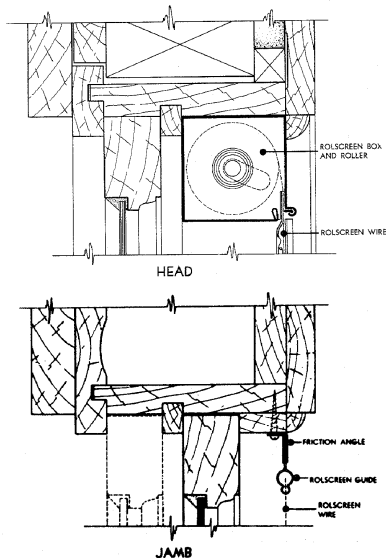

Original Custom Pella® Rolscreen® Window Screen Installations

APPLICATION OF ROLSCREEN TO DOUBLE HUNG, WOOD SASH SPLIT-STOP INSTALLATION
 SCALE 3" = 1'-0"

APPLICATION OF ROLSCREEN TO DOUBLE HUNG, WOOD SASH FRICTION ANGLE INSTALLATION
 SCALE 3" = 1'-0"

APPLICATION OF ROLSCREEN TO METAL CASEMENT WINDOWS
 SCALE 3" = 1'-0"

SEND FOR ROLSCREEN DETAIL SHEETS

For installing Rolcreens on all types and most makes of windows. Ready for tracing right into your plans. These sheets come in a handy pack for easy use and filing.