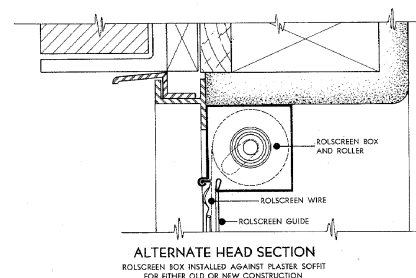

Original Custom Pella® Rolscreen® Window Screen Installations

APPLICATION OF ROLSCREEN TO DOUBLE HUNG, WOOD SASH SPLIT-STOP INSTALLATION
 SCALE 3" = 1'-0"

APPLICATION OF ROLSCREEN TO DOUBLE HUNG, WOOD SASH FRICTION ANGLE INSTALLATION
 SCALE 3" = 1'-0"

APPLICATION OF ROLSCREEN TO METAL CASEMENT WINDOWS
 SCALE 3" = 1'-0"

SEND FOR ROLSCREEN DETAIL SHEETS

For installing Rolcreens on all types and most makes of windows. Ready for tracing right into your plans. These sheets come in a handy pack for easy use and filing.