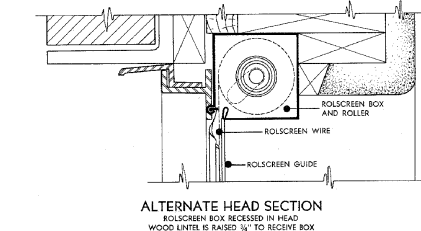

Original Custom Pella® Rolscreen® Window Screen Installations

APPLICATION OF ROLSCREEN TO DOUBLE HUNG, WOOD SASH SPLIT-STOP INSTALLATION
 SCALE 3" = 1'-0"

APPLICATION OF ROLSCREEN TO DOUBLE HUNG, WOOD SASH FRICTION ANGLE INSTALLATION
 SCALE 3" = 1'-0"

APPLICATION OF ROLSCREEN TO METAL CASEMENT WINDOWS
 SCALE 3" = 1'-0"

SEND FOR ROLSCREEN DETAIL SHEETS

For installing Rolcreens on all types and most makes of windows. Ready for tracing right into your plans. These sheets come in a handy pack for easy use and filing.